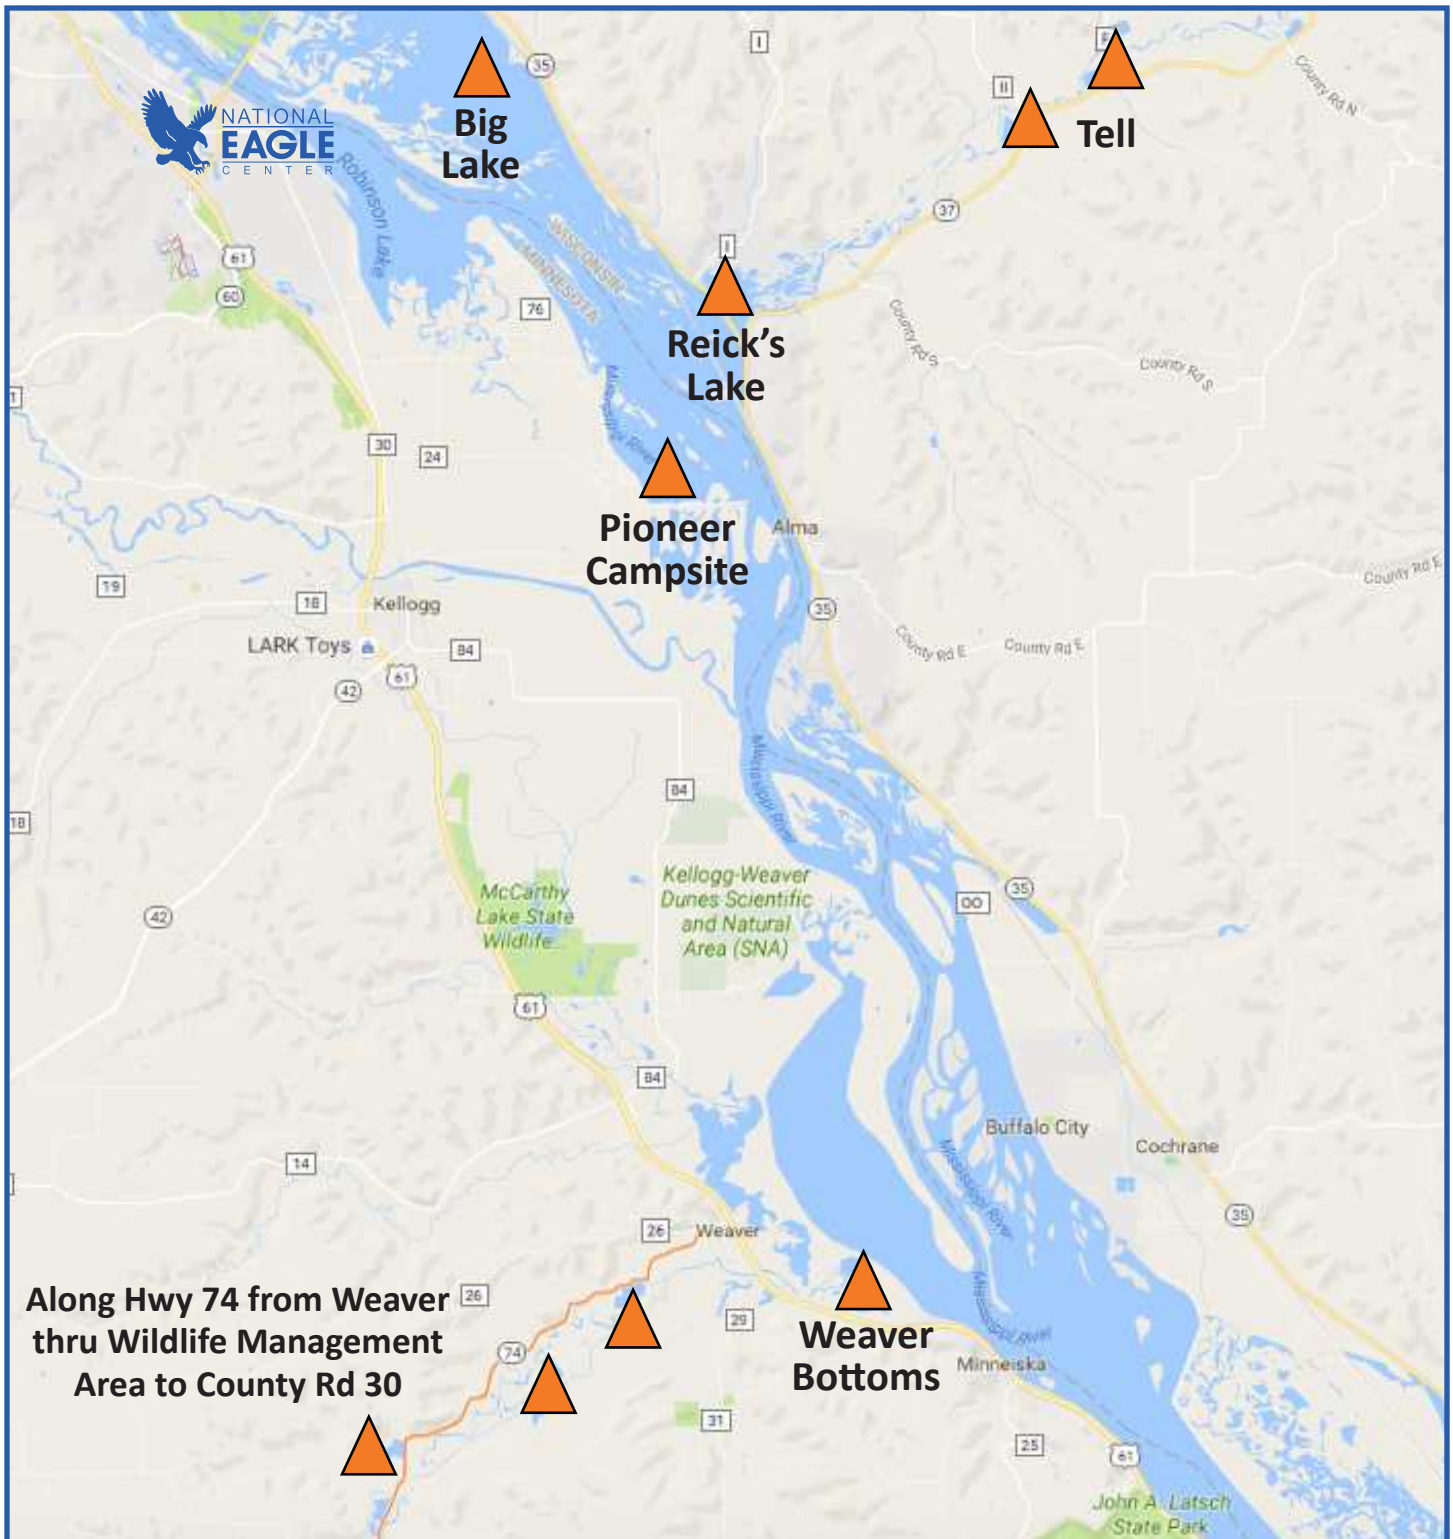

Wabasha Area Tundra Swan Viewing Guide

Mid-October - Late November

50 Pembroke Avenue, Wabasha, MN
651.565.4989 ■ nationaleaglecenter.org

Upper Mississippi Tundra Swan Viewing

Including Trempeleau, WI and Brownsville, MN