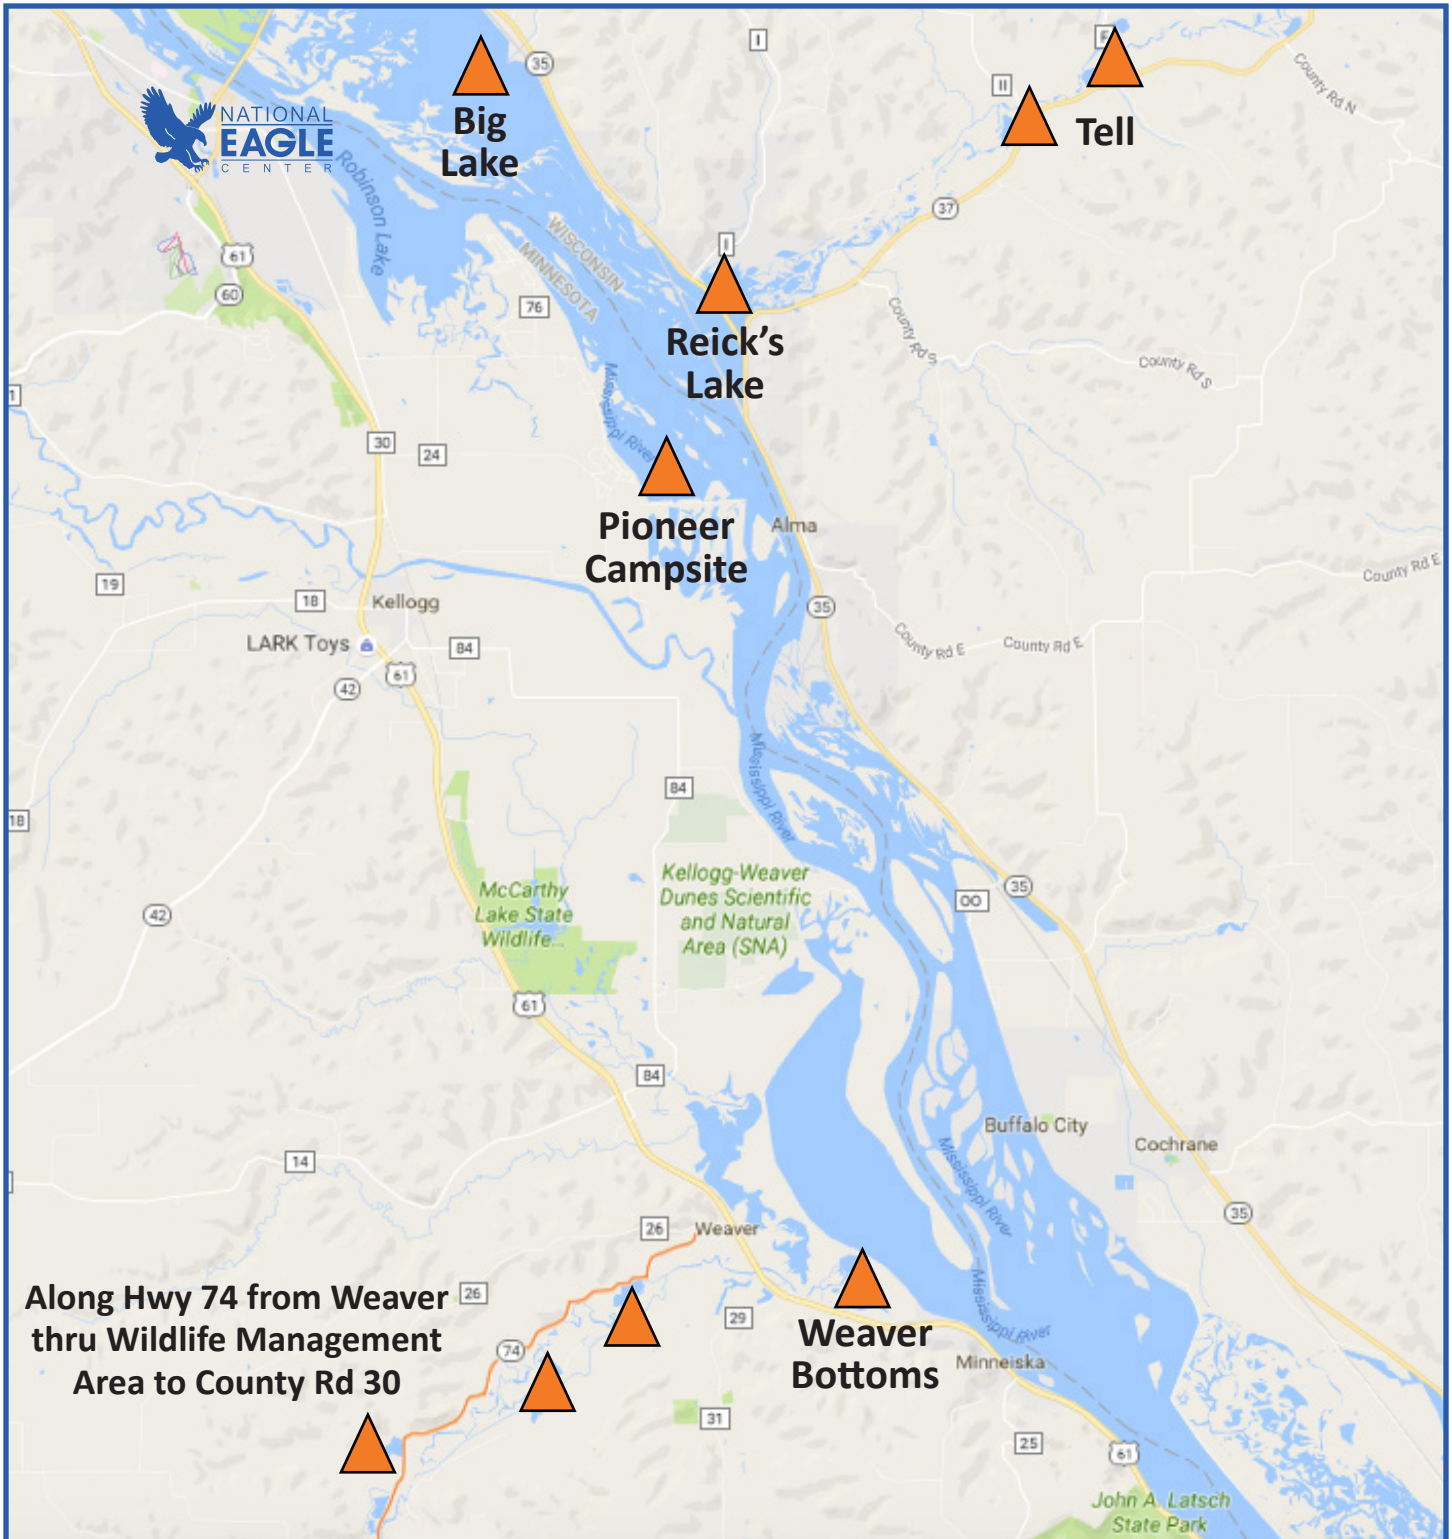

Wabasha Area Tundra Swan Viewing Guide

Mid-October - Late November

50 Pembroke Avenue, Wabasha, MN
651.565.4989 ■ nationaleaglecenter.org

Upper Mississippi Tundra Swan Viewing

Including Trempeleau, WI and Brownsville, MN