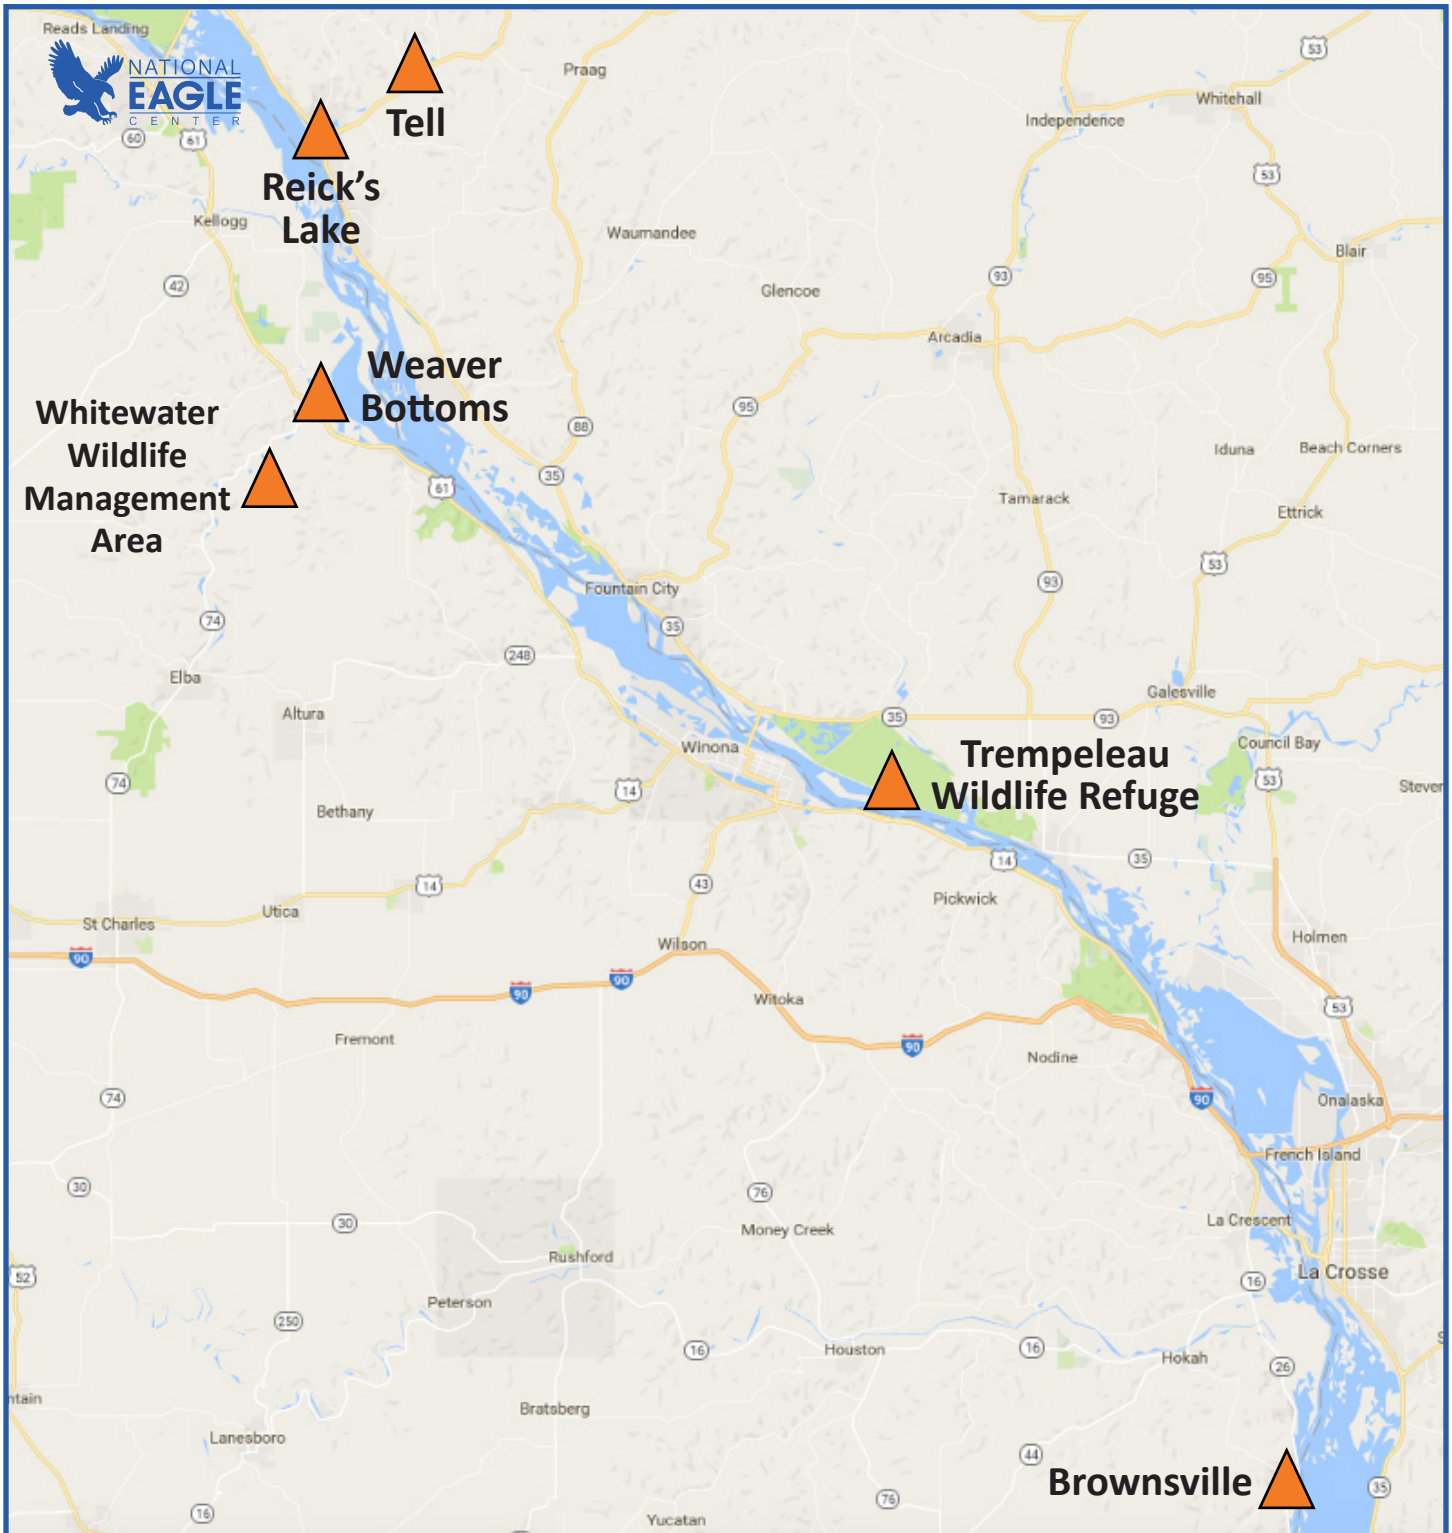

Wabasha Area Tundra Swan Viewing Guide

Mid-October - Late November

50 Pembroke Avenue, Wabasha, MN
651.565.4989 ■ nationaleaglecenter.org

Upper Mississippi Tundra Swan Viewing

Including Trempeleau, WI and Brownsville, MN