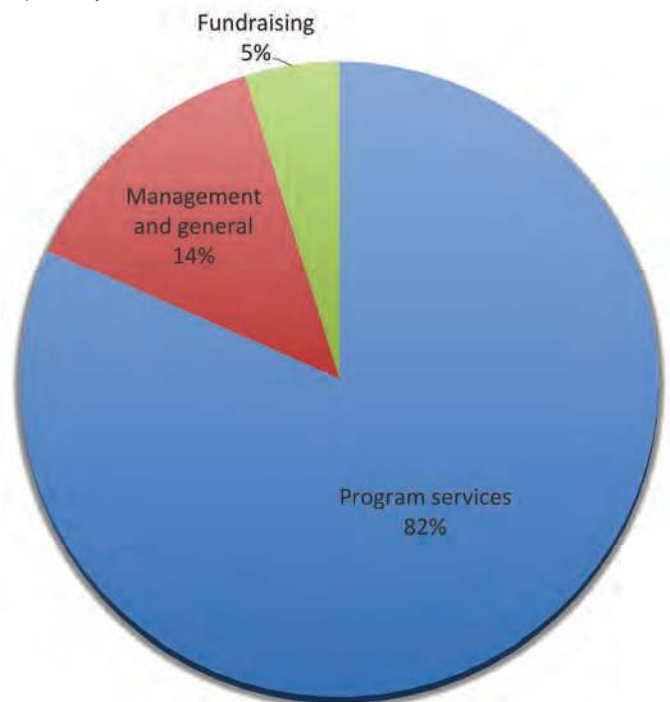

FY2014 Expenses

$992,450

National Eagle Center staff

Executive Director - Rolf Thompson
Director of Finance and Administration - Alison Springer
Director of Public Relations - Eileen Hanson
Education Director - Scott Mehus
Director of Eagle Care - Bridget Befort
Facilities Manager - Bryan Hall
Naturalist and Avian Care - Jennifer Drayna
Naturalist and Watershed Gallery Curator - Anna Christenson
Marketing and Programs Coordinator - Danielle Dugaard
Administrative Assistant - June Mullen
Naturalist - Robert 'Bucky' Flores
Maintenance - Steve Flak, Michelle Rasmussen
Gift Store Buyer - Melissa Bush
Admissions and Gift Store - Annette Hedquist, Jeanie Mickow,
Linda Diggins, Lora Richardson, Mary Klees, Steve Marks,
Michaela Danzinger